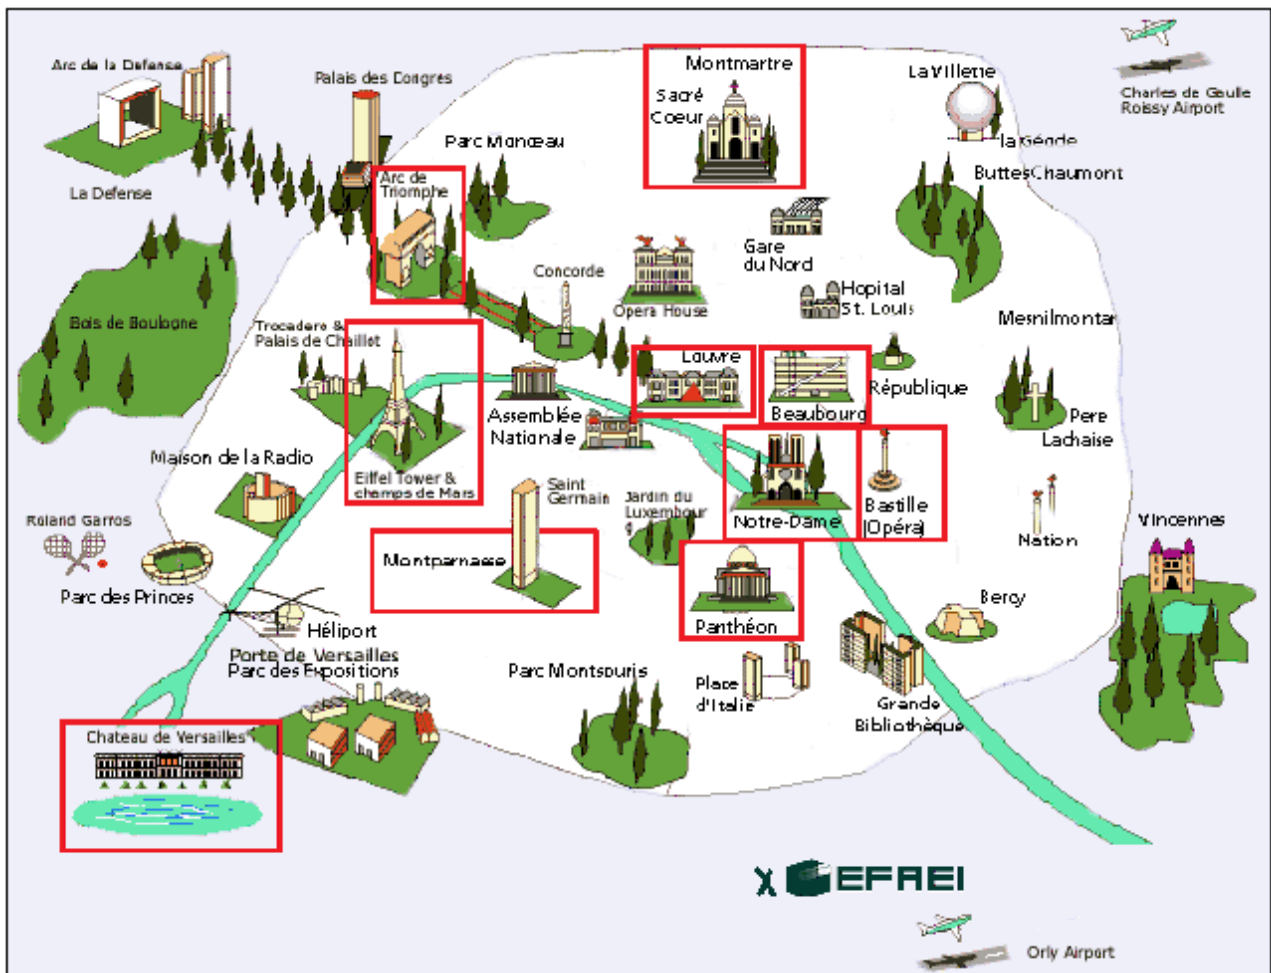

Want more details
about iWeek ?

Paris

How to contact us?

Address

EFREI I WEEK
30-32 avenue de la République
94815 Villejuif cedex
France

Mail

iweek@efrei.fr

Fax

Address

EFREI
30-32 avenue de la République
94815 Villejuif cedex
France

Website

www.efrei.fr

Further contacts

Mme Christiane Michel-O'Hanlon (Director of International and Language Studies)

michelc@efrei.fr